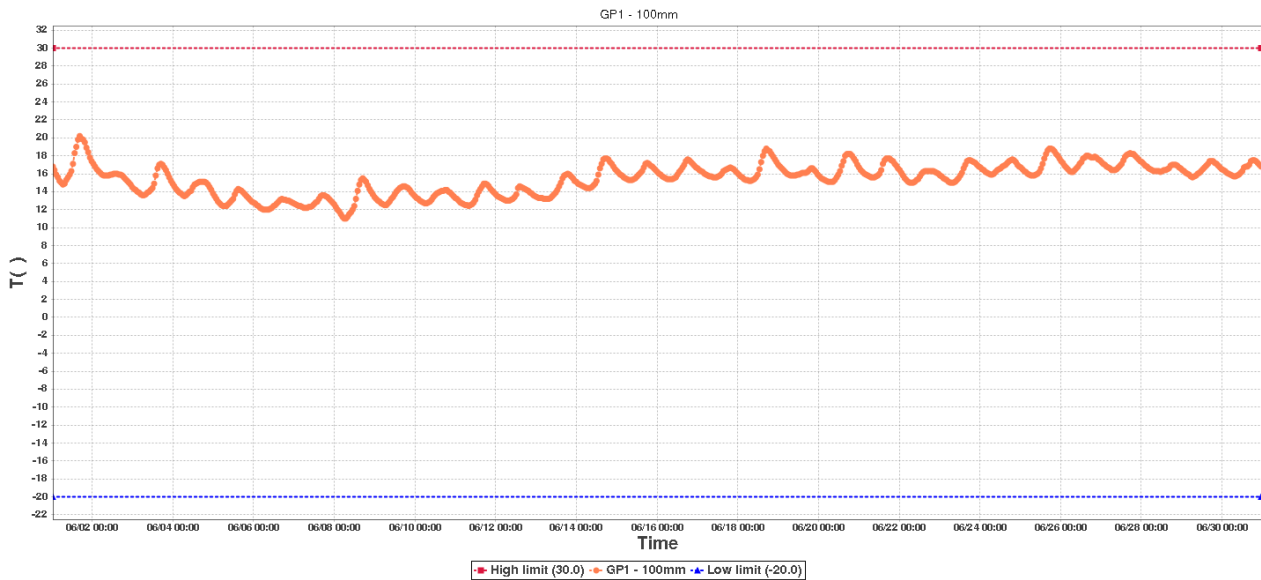

File Generated: 2020/07/05 09:34:06

Ground Probe-1 Data Log

Device Information

Device ID:	92173854970390518869	Device SUB-ID:	0
Device Name:	Ground Probe-1	Device Model:	RCW-600WiFi

Description:

Hours to monitor: 719.0

GP1 - 100mmSummary

High limit:	30.0	Start Time:	2020/06/01 00:38:54(GMT+00:00)
Low limit:	-20.0	End Time:	2020/06/30 23:16:14(GMT+00:00)
Max:	20.2	Data Points:	715
Min:	11.0		
Average:	15.4		

GP2 - 300mmSummary