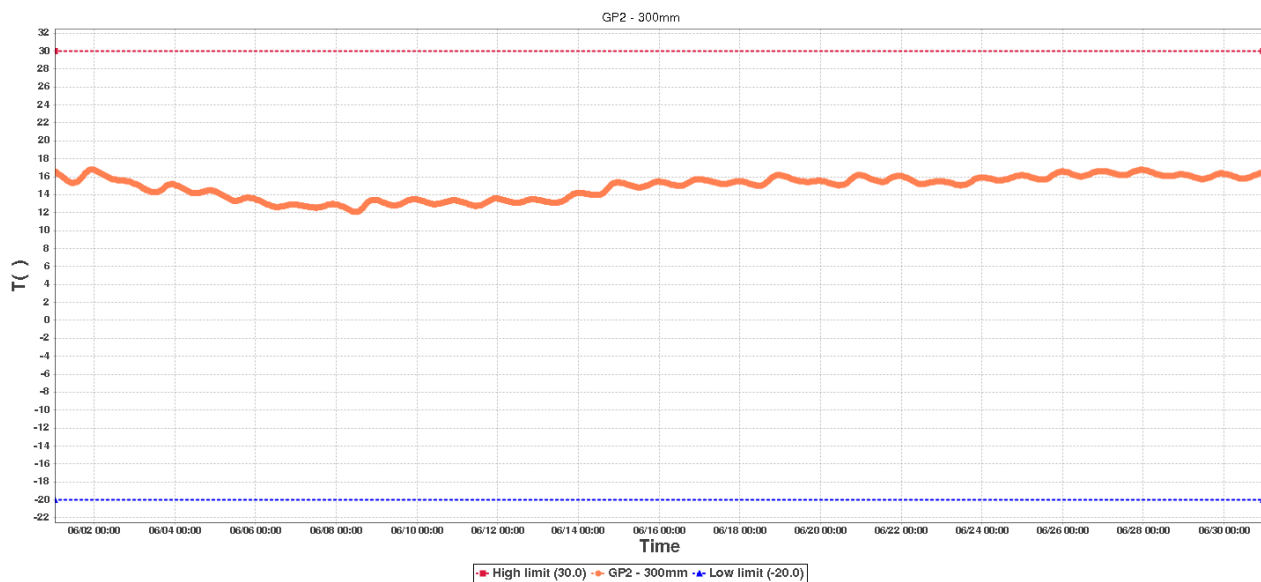

Data List

Logging Time	GP1 - 100mm	GP2 - 300mm
	T( )	T( )
2020/06/30 23:16:14(GMT+00:00)	16.8	16.4
2020/06/30 22:15:11(GMT+00:00)	17.0	16.4
2020/06/30 21:13:59(GMT+00:00)	17.2	16.4
2020/06/30 20:12:47(GMT+00:00)	17.4	16.3
2020/06/30 19:11:34(GMT+00:00)	17.5	16.2
2020/06/30 18:10:24(GMT+00:00)	17.5	16.2
2020/06/30 17:09:17(GMT+00:00)	17.4	16.1
2020/06/30 16:08:11(GMT+00:00)	17.0	16.0
2020/06/30 15:07:00(GMT+00:00)	16.8	15.9
2020/06/30 14:05:53(GMT+00:00)	16.8	15.9
2020/06/30 13:04:42(GMT+00:00)	16.7	15.8
2020/06/30 12:03:28(GMT+00:00)	16.3	15.8
2020/06/30 11:02:18(GMT+00:00)	16.1	15.8
2020/06/30 10:01:04(GMT+00:00)	15.9	15.8
2020/06/30 08:59:51(GMT+00:00)	15.8	15.8
2020/06/30 07:58:39(GMT+00:00)	15.7	15.9
2020/06/30 06:57:25(GMT+00:00)	15.7	16.0
2020/06/30 05:56:19(GMT+00:00)	15.8	16.0
2020/06/30 04:55:06(GMT+00:00)	15.9	16.1
2020/06/30 03:53:55(GMT+00:00)	16.0	16.2
2020/06/30 02:52:41(GMT+00:00)	16.1	16.2
2020/06/30 01:51:29(GMT+00:00)	16.3	16.3
2020/06/30 00:50:18(GMT+00:00)	16.4	16.3
2020/06/29 23:49:05(GMT+00:00)	16.5	16.3
2020/06/29 22:47:56(GMT+00:00)	16.7	16.4
2020/06/29 21:46:43(GMT+00:00)	16.9	16.4
2020/06/29 20:45:34(GMT+00:00)	17.1	16.3
2020/06/29 19:44:24(GMT+00:00)	17.2	16.3
2020/06/29 18:41:56(GMT+00:00)	17.4	16.2
2020/06/29 17:40:42(GMT+00:00)	17.4	16.1
2020/06/29 16:39:30(GMT+00:00)	17.4	16.0
2020/06/29 15:38:17(GMT+00:00)	17.1	15.9
2020/06/29 14:37:07(GMT+00:00)	16.9	15.9
2020/06/29 13:35:59(GMT+00:00)	16.7	15.8
2020/06/29 12:34:47(GMT+00:00)	16.5	15.8
2020/06/29 11:33:37(GMT+00:00)	16.3	15.7